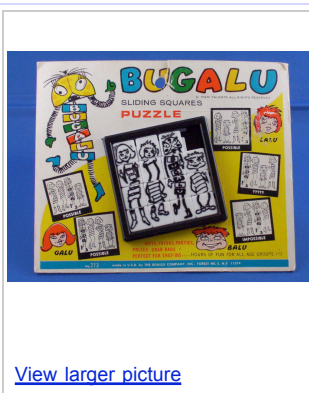

Vintage Tile Slide Puzzle~Bugalu~ Roalex 60s

Item number: 6060062229

Bidder or seller of this item? [Sign in](#) for your status

[Watch this item](#) in My eBay | [Email to a friend](#)

[View larger picture](#)