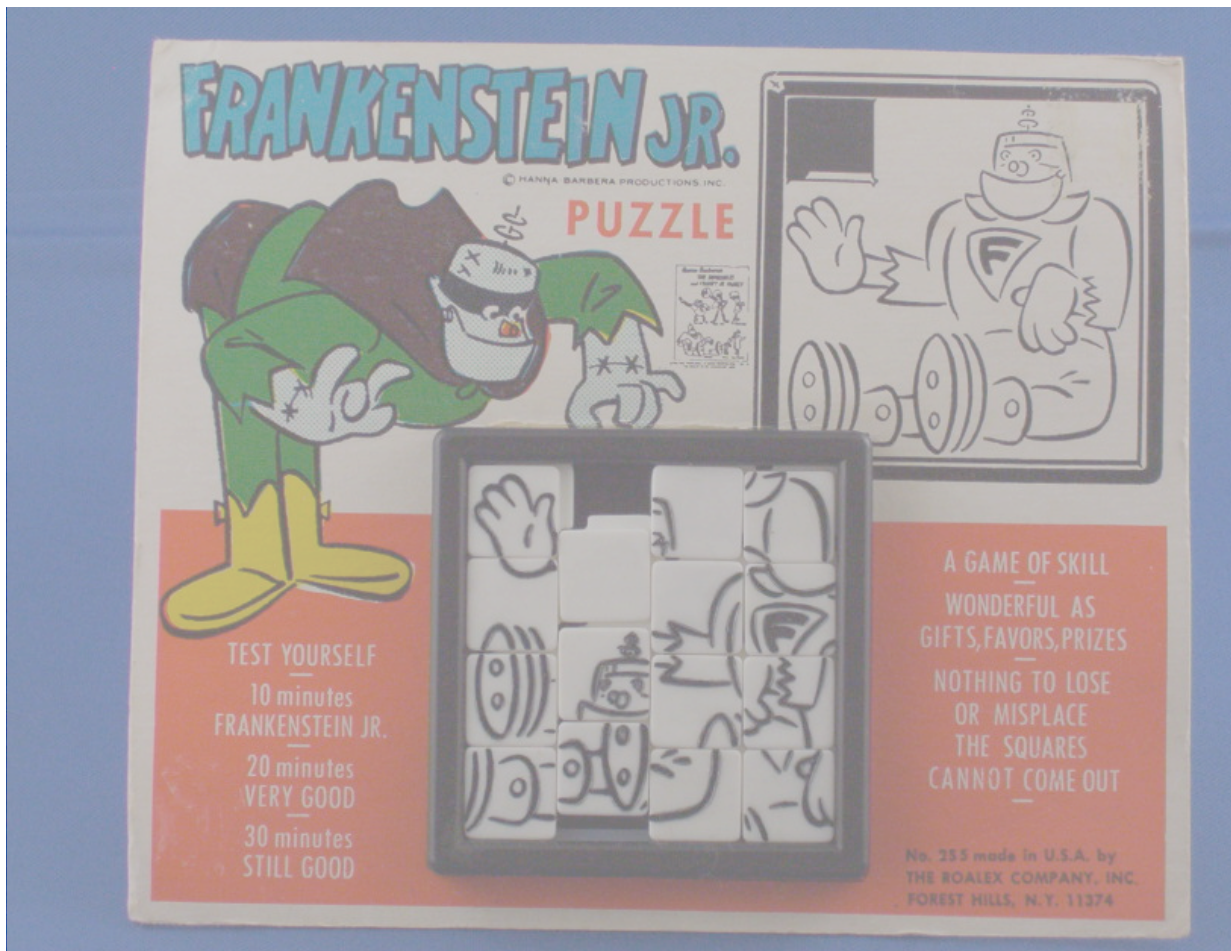

- [Comics & Graphic Novels](#)
- [Gaming items](#)
- [Toys: Action Figures, Trains](#)

Pay only $1.00 shipping for each additional item from this seller's other listings!*

[Vintage Tile Slide Puzzle-Dino Boy- Roalex 60s (6060062218)](#)
US $51.00

[Vintage Tile Slide Puzzle-Mighty Heroes- Roalex 60s (6060062220)](#)
US $161.50

[Vintage Tile Slide Puzzle-Bugalu- Roalex 60s (6060062229)](#)
US $24.99

[Vintage Tile Slide Puzzle-The Alvin Show- Roalex 60s (6060062230)](#)
US $49.99

[Visit seller's Store](#)

Shipping, payment details and return policy

Shipping Cost	Services Available	Service Transit Time*	Available to
US $7.00	US Postal Service Priority Mail®	Estimated delivery 2-3 days	United States only

*Sellers are not responsible for service transit time. Transit times are provided by the carrier, exclude weekends and holidays, and may vary with package origin and destination, particularly during peak periods.

Will ship to United States.

Pay only $1.00 shipping for each additional item from this seller's other listings!
[Learn about shipping discounts](#)

Shipping insurance

Not offered

Sales tax

Seller charges sales tax for items shipped to: IL (8.500%).