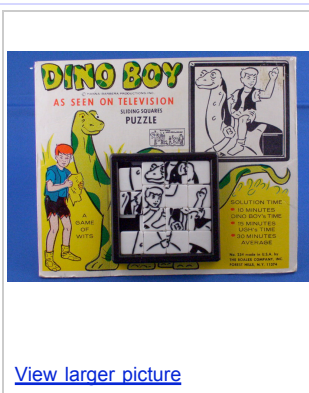

Vintage Tile Slide Puzzle~Dino Boy~ Roalex 60s

Item number: 6060062218

Bidder or seller of this item? [Sign in](#) for your status

[Watch this item](#) in My eBay | [Email to a friend](#)

Current bid: **US \$51.00**